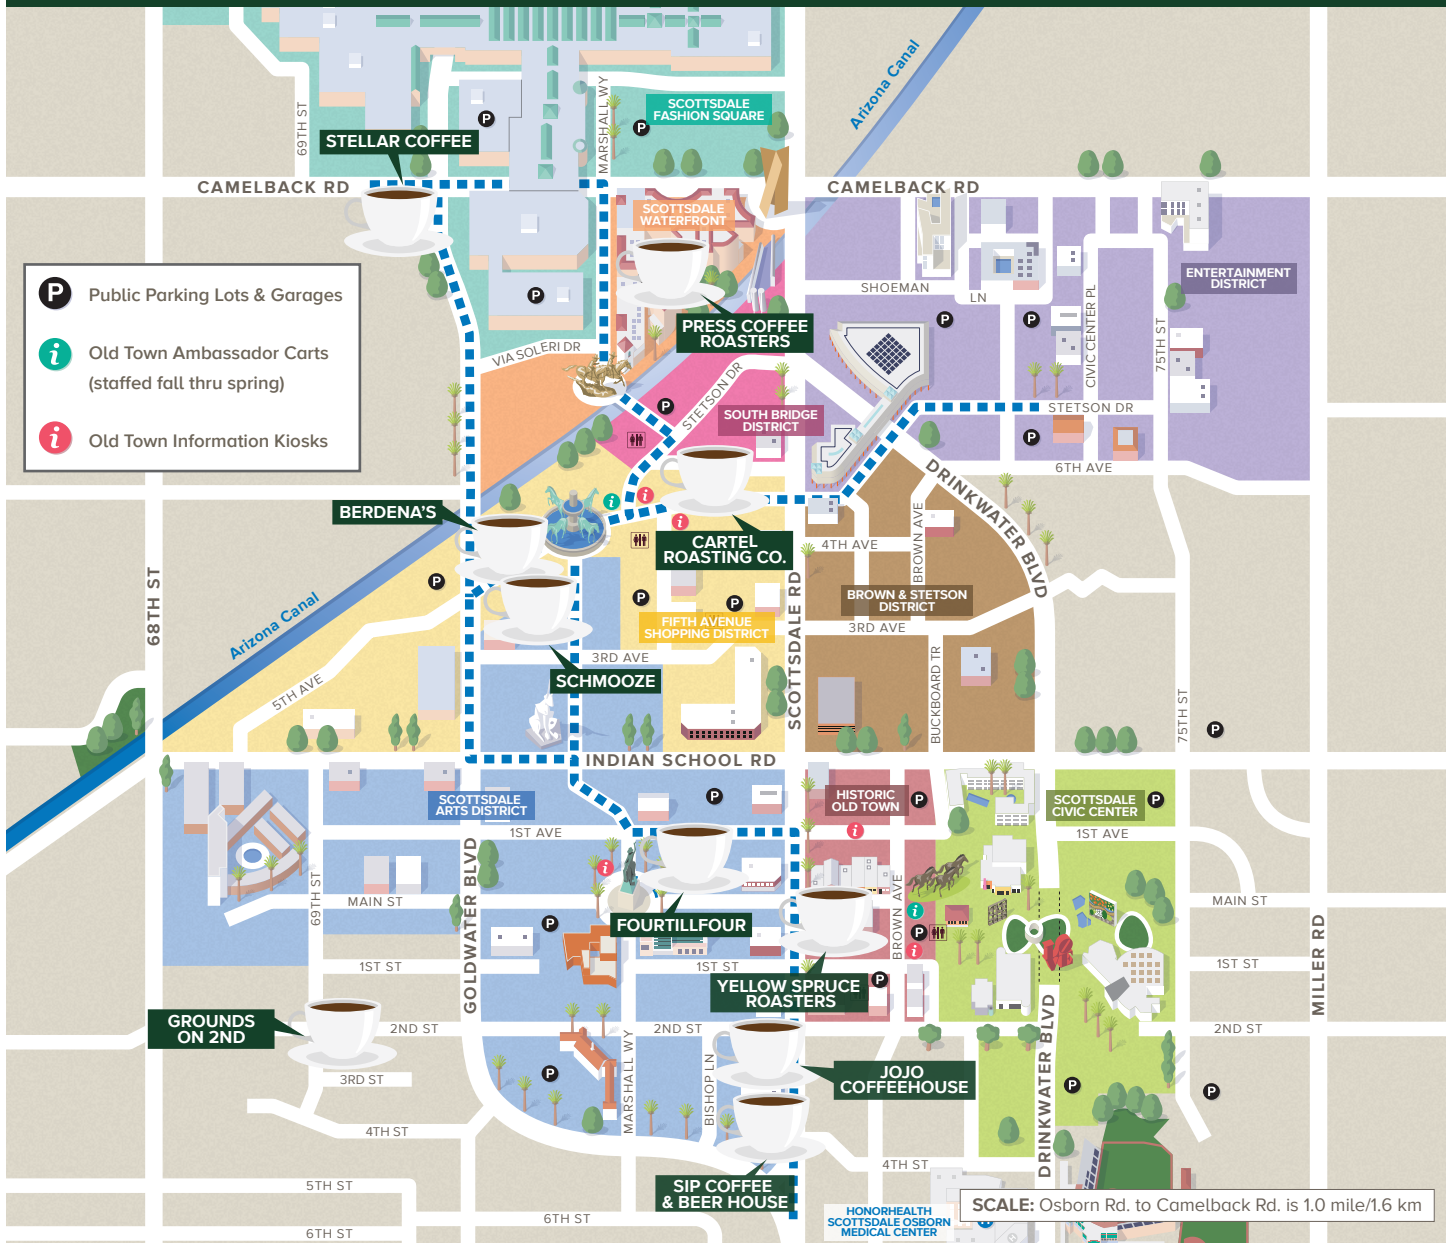

# SCOTTSDALE COFFEE TRAIL

## COFFEE HOUSES ALONG THE SCOTTSDALE COFFEE TRAIL

<p><b>BERDENA'S</b> 7051 E. Fifth Ave., Ste. 1 berdenas.com</p>	<p><b>CARTEL ROASTING CO.</b> 7124 E. Fifth Ave. cartelroasting.co</p>	<p><b>FOURTILLFOUR</b> 7105 E. First Ave. fourtillfour.com</p>	<p><b>GROUNDSON 2ND</b> 3703 N 69th St. groundson2nd.com</p>	<p><b>JOJO COFFEEHOUSE</b> 3712 N. Scottsdale Rd. #110 jojocoffeehouse.com</p>
<p><b>PRESS COFFEE ROASTERS</b> 7135 E. Camelback Rd. presscoffee.com</p>	<p><b>SCHMOOZE</b> 4222 N. Marshall Way schmoozescottsdale.com</p>	<p><b>SIP COFFEE &amp; BEER HOUSE</b> 3617 N. Goldwater Rd. sipcoffeeandbeerhouse.com</p>	<p><b>STELLAR COFFEE</b> 6991 E. Camelback Rd. stellarcoffeephx.com</p>	<p><b>YELLOW SPRUCE ROASTERS</b> 3902 N. Brown Ave #101 yellowsprucerasters.net</p>

There are dozens of independently owned coffee houses throughout Scottsdale – here are a few more to try!

<p><b>CUP'D COFFEE</b> 10105 E. Via Linda Rd. cupdcoffee.com</p>	<p><b>CURATE CAFE</b> 20851 N. Scottsdale Rd. curatecafe.co</p>	<p><b>ECHO COFFEE</b> 2902 N. 68th St. #135 echocoffee.shop</p>	<p><b>HIDDEN GEM CAFE</b> 7017 E McDowell Rd. hiddengemaz.com</p>	<p><b>LIGHT HEART COFFEE</b> 6969 E. Shea Blvd. #190 lightheartcoffee.com</p>
<p><b>LUX MAX ANNEX</b> 16220 N. Scottsdale Rd. luxcoffee.com</p>	<p><b>PRESS COFFEE ROASTERS McCormick:</b> 8300 N. Hayden Rd. #E107 presscoffee.com</p>	<p><b>STEMISTRY</b> 9015 E. Via Linda #106 stemistry.com</p>	<p><b>STREET BREW COFFEE</b> 10634 N. 71st Pl. streetbrewcoffee.com</p>	<p><b>VILLAGE COFFEE ROASTERY</b> 8120 N. Hayden Rd. #104 villagecoffee.com</p>