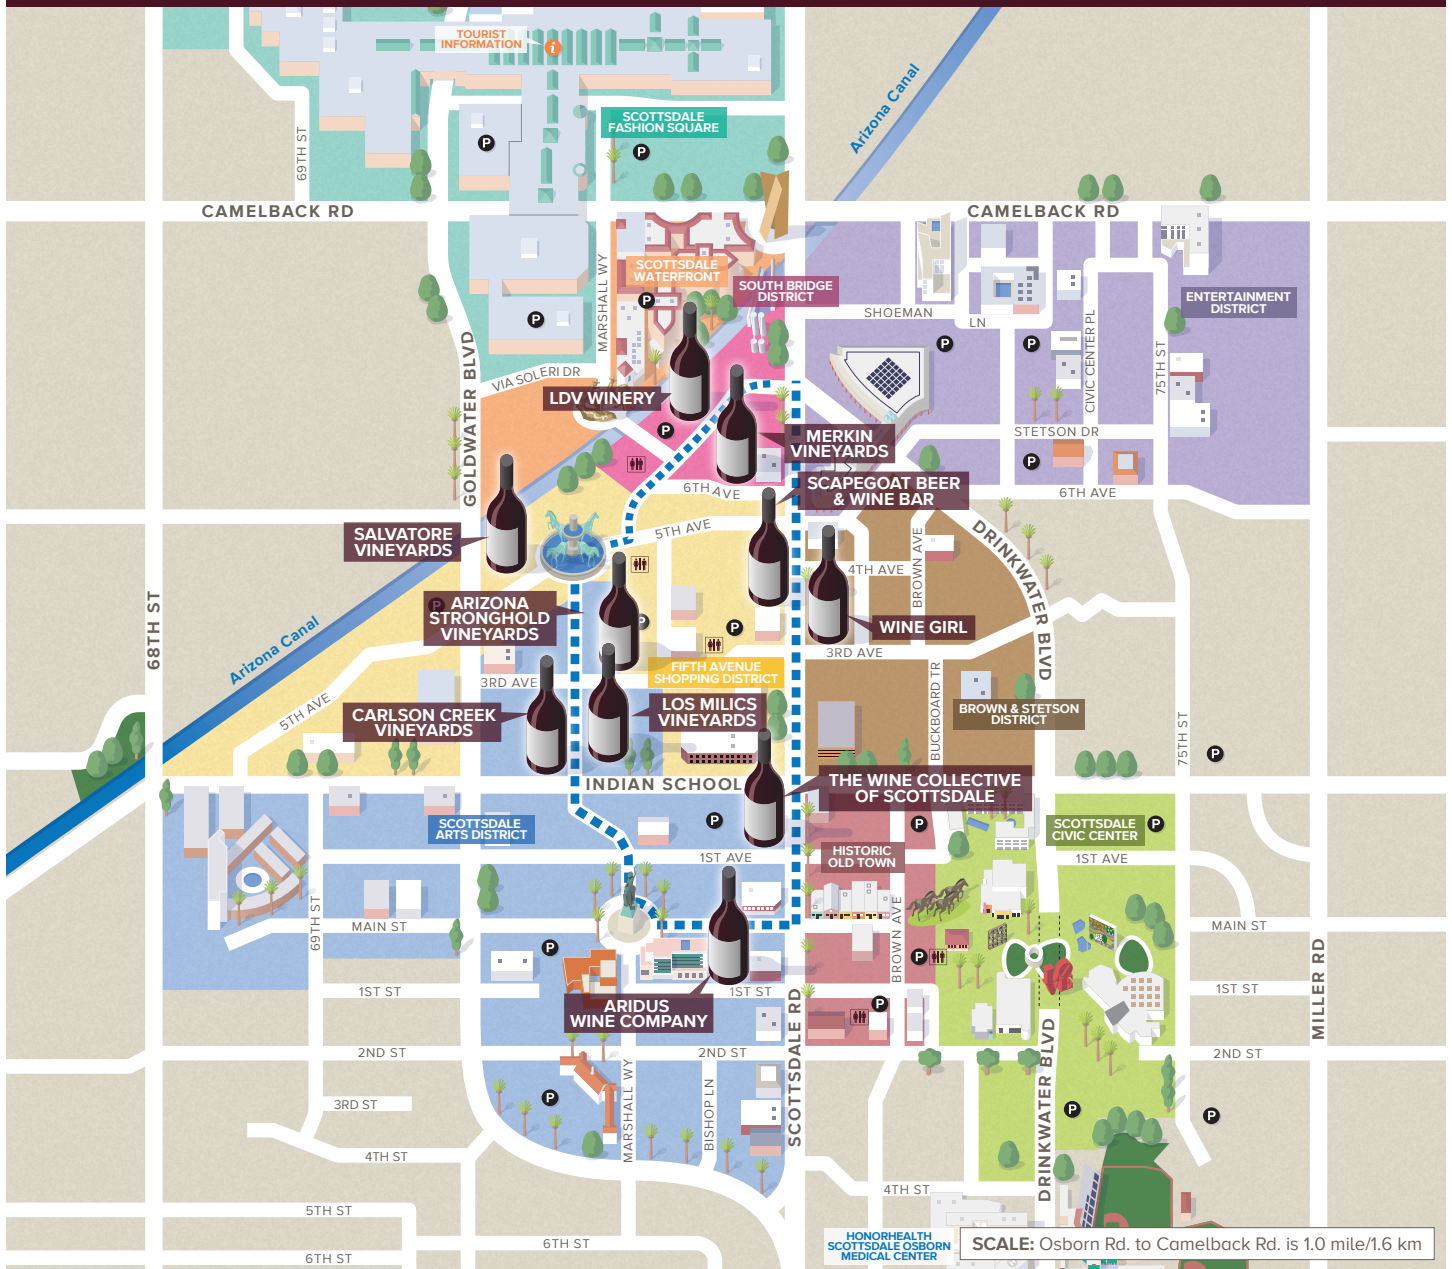

SCOTTSDALE WINE TRAIL

TASTING ROOMS & WINE BARS ALONG THE SCOTTSDALE WINE TRAIL

ARIDUS WINE COMPANY (T)

7173 E. Main St.
ariduswineco.com

ARIZONA STRONGHOLD VINEYARDS (T)

4225 N. Marshall Way, Ste. 2
azstronghold.com

CARLSON CREEK VINEYARDS (T)

4142 N. Marshall Way
carlsoncreek.com

LDV WINERY (T)

7134 E. Stetson Dr.
Ste. 100
ldvwinery.com

LOS MILICS VINEYARDS (T)

4151 N. Marshall Way
losmilics.com

MERKIN VINEYARDS OLD TOWN SCOTTSDALE (T)

7133 E. Stetson Dr., #4
merkinoldtownscottsdale.com

SALVATORE VINEYARDS (T)

7064 E. Fifth Ave.
salvatorevineyards.com

SCAPEGUAT BEER & WINE BAR

7150 E. Fifth Ave.
scapegoatbar.com

THE WINE COLLECTIVE OF SCOTTSDALE (T)

4020 N. Scottsdale Rd.
the-wine-collective.com

WINE GIRL

4205 N. Scottsdale Rd.
facebook.com/winegirlscottsdale

Scottsdale also is home to dozens of wine-centric restaurants – here are a few to try!

FNB

7125 E. Fifth Ave.
fnbrestaurant.com