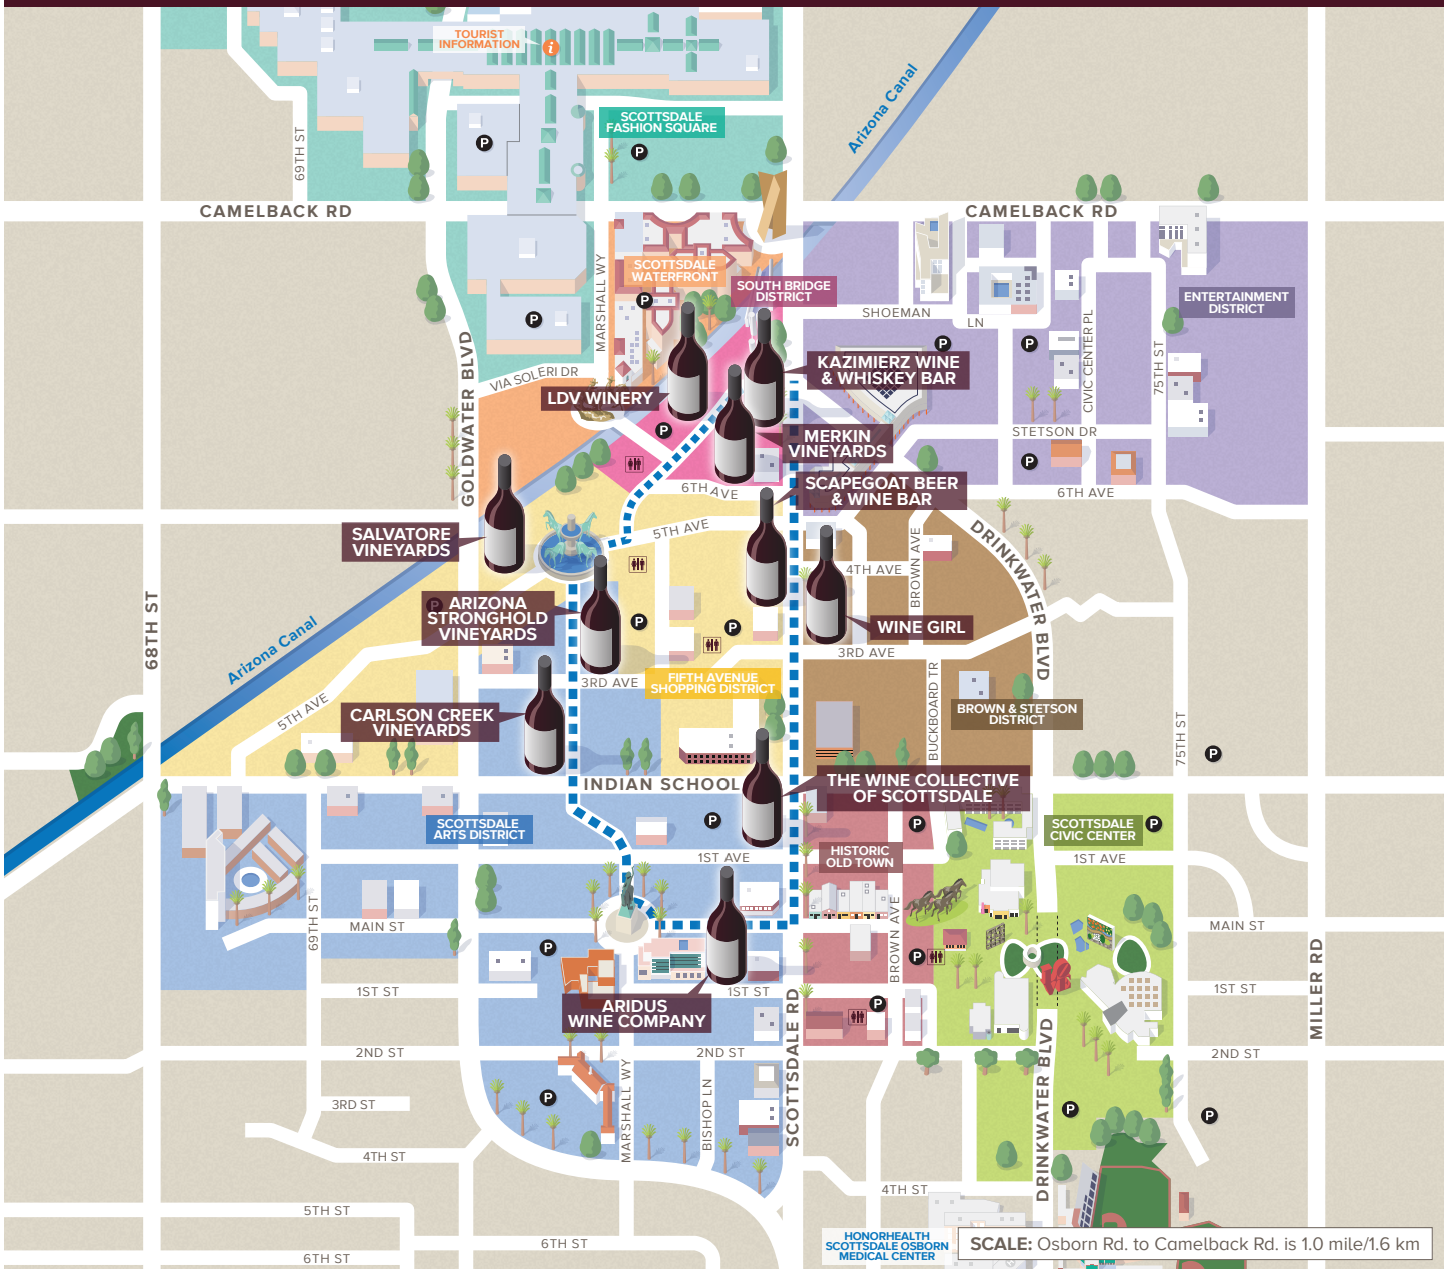

SCOTTSDALE WINE TRAIL

TASTING ROOMS & WINE BARS ALONG THE SCOTTSDALE WINE TRAIL

ARIDUS WINE COMPANY (T)

7173 E. Main St.
ariduswineco.com

ARIZONA STRONGHOLD VINEYARDS (T)

4225 N. Marshall Way, Ste. 2
azstronghold.com

CARLSON CREEK VINEYARDS (T)

4142 N. Marshall Way
carlsoncreek.com

KAZIMIERZ WINE & WHISKEY BAR

7137 E. Stetson Dr.
kazbarscottsdale.com

LDV WINERY (T)

7134 E. Stetson Dr.
Ste. 100
ldvwinery.com

MERKIN VINEYARDS OLD TOWN SCOTTSDALE (T)

7133 E. Stetson Dr., #4
merkinoldtownscottsdale.com

SALVATORE VINEYARDS (T)

7064 E. Fifth Ave.
salvatorevineyards.com

SCAPEGUAT BEER & WINE BAR

7150 E. Fifth Ave.
scapegoatbar.com

THE WINE COLLECTIVE OF SCOTTSDALE (T)

4020 N. Scottsdale Rd.
the-wine-collective.com

WINE GIRL

4205 N. Scottsdale Rd.
facebook.com/winegirlscottsdale

Scottsdale also is home to dozens of wine-centric restaurants – here are a few to try!

FNB

7125 E. Fifth Ave.
fnbrestaurant.com