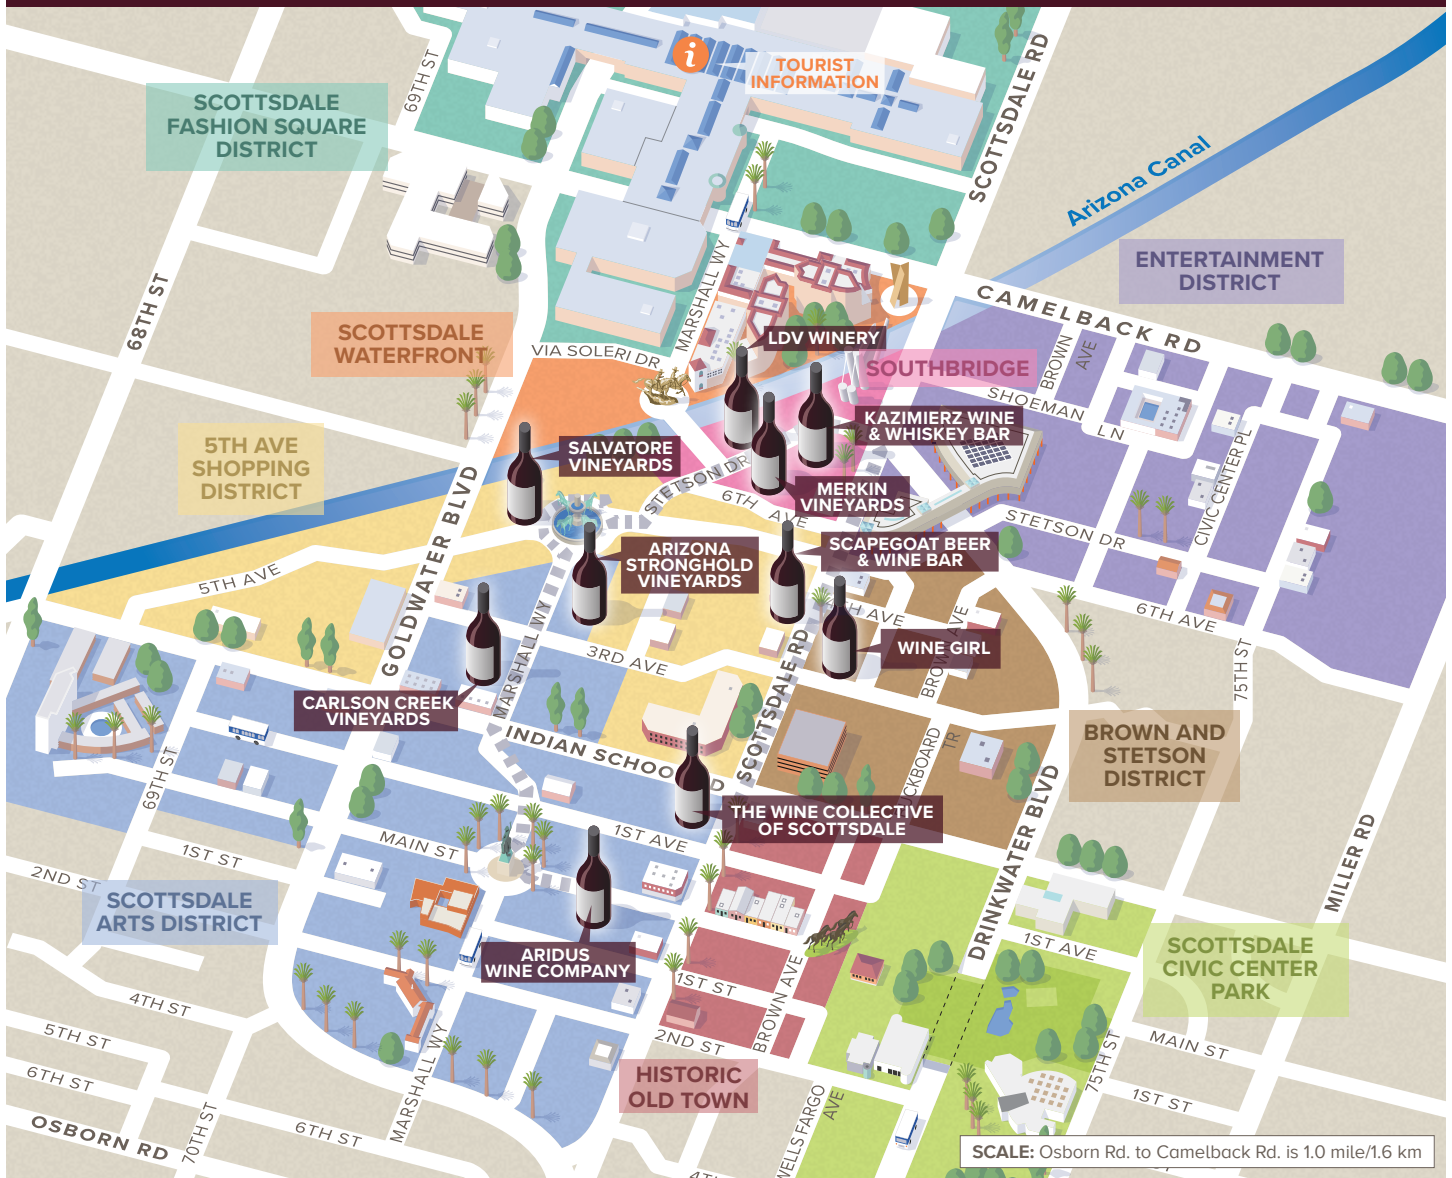

SCOTTSDALE WINE TRAIL

TASTING ROOMS & WINE BARS ALONG THE SCOTTSDALE WINE TRAIL

<p>ARIDUS WINE COMPANY (T) 7173 E. Main St. ariduswineco.com</p>	<p>ARIZONA STRONGHOLD VINEYARDS (T) 4225 N. Marshall Way, Ste. 2 azstronghold.com</p>	<p>CARLSON CREEK VINEYARDS (T) 4142 N. Marshall Way carlsoncreek.com</p>	<p>KAZIMIERZ WINE & WHISKEY BAR 7137 E. Stetson Dr. kazbarscottsdale.com</p>	<p>LDV WINERY (T) 7134 E. Stetson Dr. Ste. 100 ldvwinery.com</p>
<p>MERKIN VINEYARDS OLD TOWN SCOTTSDALE (T) 7133 E. Stetson Dr., #4 merkinoldtownscottsdale.com</p>	<p>SALVATORE VINEYARDS (T) 7064 E. Fifth Ave. salvatorevineyards.com</p>	<p>SCAPEGOAT BEER & WINE BAR 7150 E. Fifth Ave. scapegoatbar.com</p>	<p>THE WINE COLLECTIVE OF SCOTTSDALE (T) 4020 N. Scottsdale Rd. the-wine-collective.com</p>	<p>WINE GIRL 4205 N. Scottsdale Rd. facebook.com/winegirlscottsdale</p>

Scottsdale also is home to dozens of wine-centric restaurants – here are a few to try!

FNB
7125 E. Fifth Ave.
fnbrestaurant.com

POSTINO KIERLAND
7030 E. Greenway Pkwy.
postinowinecafe.com

LON'S AT THE HERMOSA INN
5532 N. Palo Cristi Rd.
hermosainn.com

SORSO WINE ROOM
15323 N. Scottsdale Rd.
sorsowineroom.com

MASTRO'S CITY HALL
6991 E. Camelback Rd.
mastrosrestaurants.com

TERROIR WINE PUB
7001 N. Scottsdale Rd.
terroirwinepub.com

POSTINO HIGHLAND
4821 N. Scottsdale Rd.
postinowinecafe.com

(T) denotes tasting room