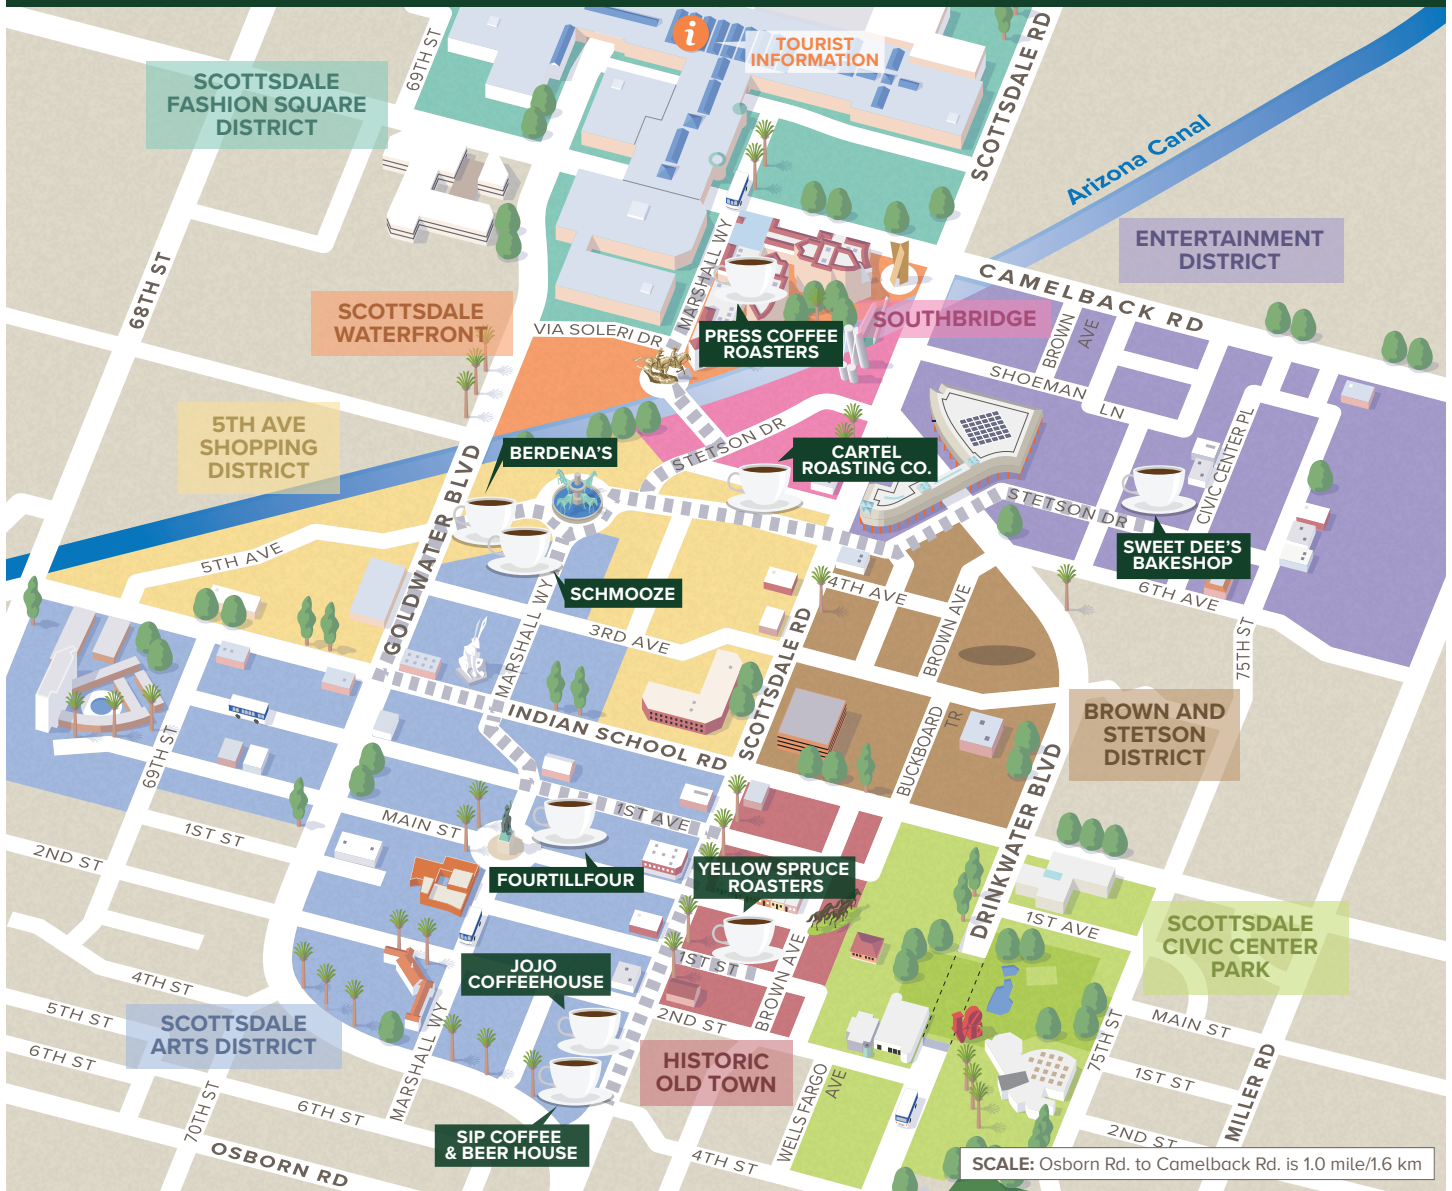

SCOTTSDALE COFFEE TRAIL

COFFEE HOUSES ALONG THE SCOTTSDALE COFFEE TRAIL

<p>BERDENA'S 7051 E. Fifth Ave., Ste. 1 berdenas.com</p>	<p>CARTEL ROASTING CO. 7124 E. Fifth Ave. cartelroasting.co</p>	<p>FOURTILLFOUR 7105 E. First Ave. fourtillfour.com</p>	<p>JOJO COFFEEHOUSE 3712 N. Scottsdale Rd. #110 jojocoffeehouse.com</p>	<p>PRESS COFFEE ROASTERS 7135 E. Camelback Rd. presscoffee.com</p>
<p>SCHMOOZE 4222 N. Marshall Way schmoozescottsdale.com</p>	<p>SIP COFFEE & BEER HOUSE 3617 N. Goldwater Rd. sipcoffeeandbeerhouse.com</p>	<p>SWEET DEE'S BAKESHOP 7350 E. Stetson Dr., #C101 sweetdees.com</p>	<p>YELLOW SPRUCE ROASTERS 3902 N. Brown Ave #101 yellowspruceroasters.net</p>	

There are dozens of independently owned coffee houses throughout Scottsdale - here are a few more to try!

<p>CRAVE GROUNDS 10105 E. Via Linda Rd. cravegrounds.com</p>	<p>ECHO OFFEE 2902 N. 68th St. #135 echocoffee.com</p>	<p>LIGHT HEART COFFEE 6969 E. Shea Blvd. #190 lightheartcoffee.com</p>	<p>LUX ANNEX MAX 16220 N. Scottsdale Rd. luxcoffee.com</p>	<p>MAVERICK COFFEE 10269 N. Scottsdale Rd. maverickcoffee.com</p>
<p>PRESS COFFEE ROASTERS <i>McCormick:</i> 8300 N. Hayden Rd. #E107 presscoffee.com</p>	<p>PRESS COFFEE ROASTERS <i>Scottsdale Quarter:</i> 15257 N. Scottsdale Rd. #160 presscoffee.com</p>	<p>STEMISTRY 9015 E. Via Linda #106 stemistryaz.com</p>	<p>STREETBREW COFFEE 10634 N. 71st Pl. streetbrewcoffee.com</p>	<p>VILLAGE COFFEE ROASTERY 8120 N. Hayden Rd. #104 villagecoffee.com</p>