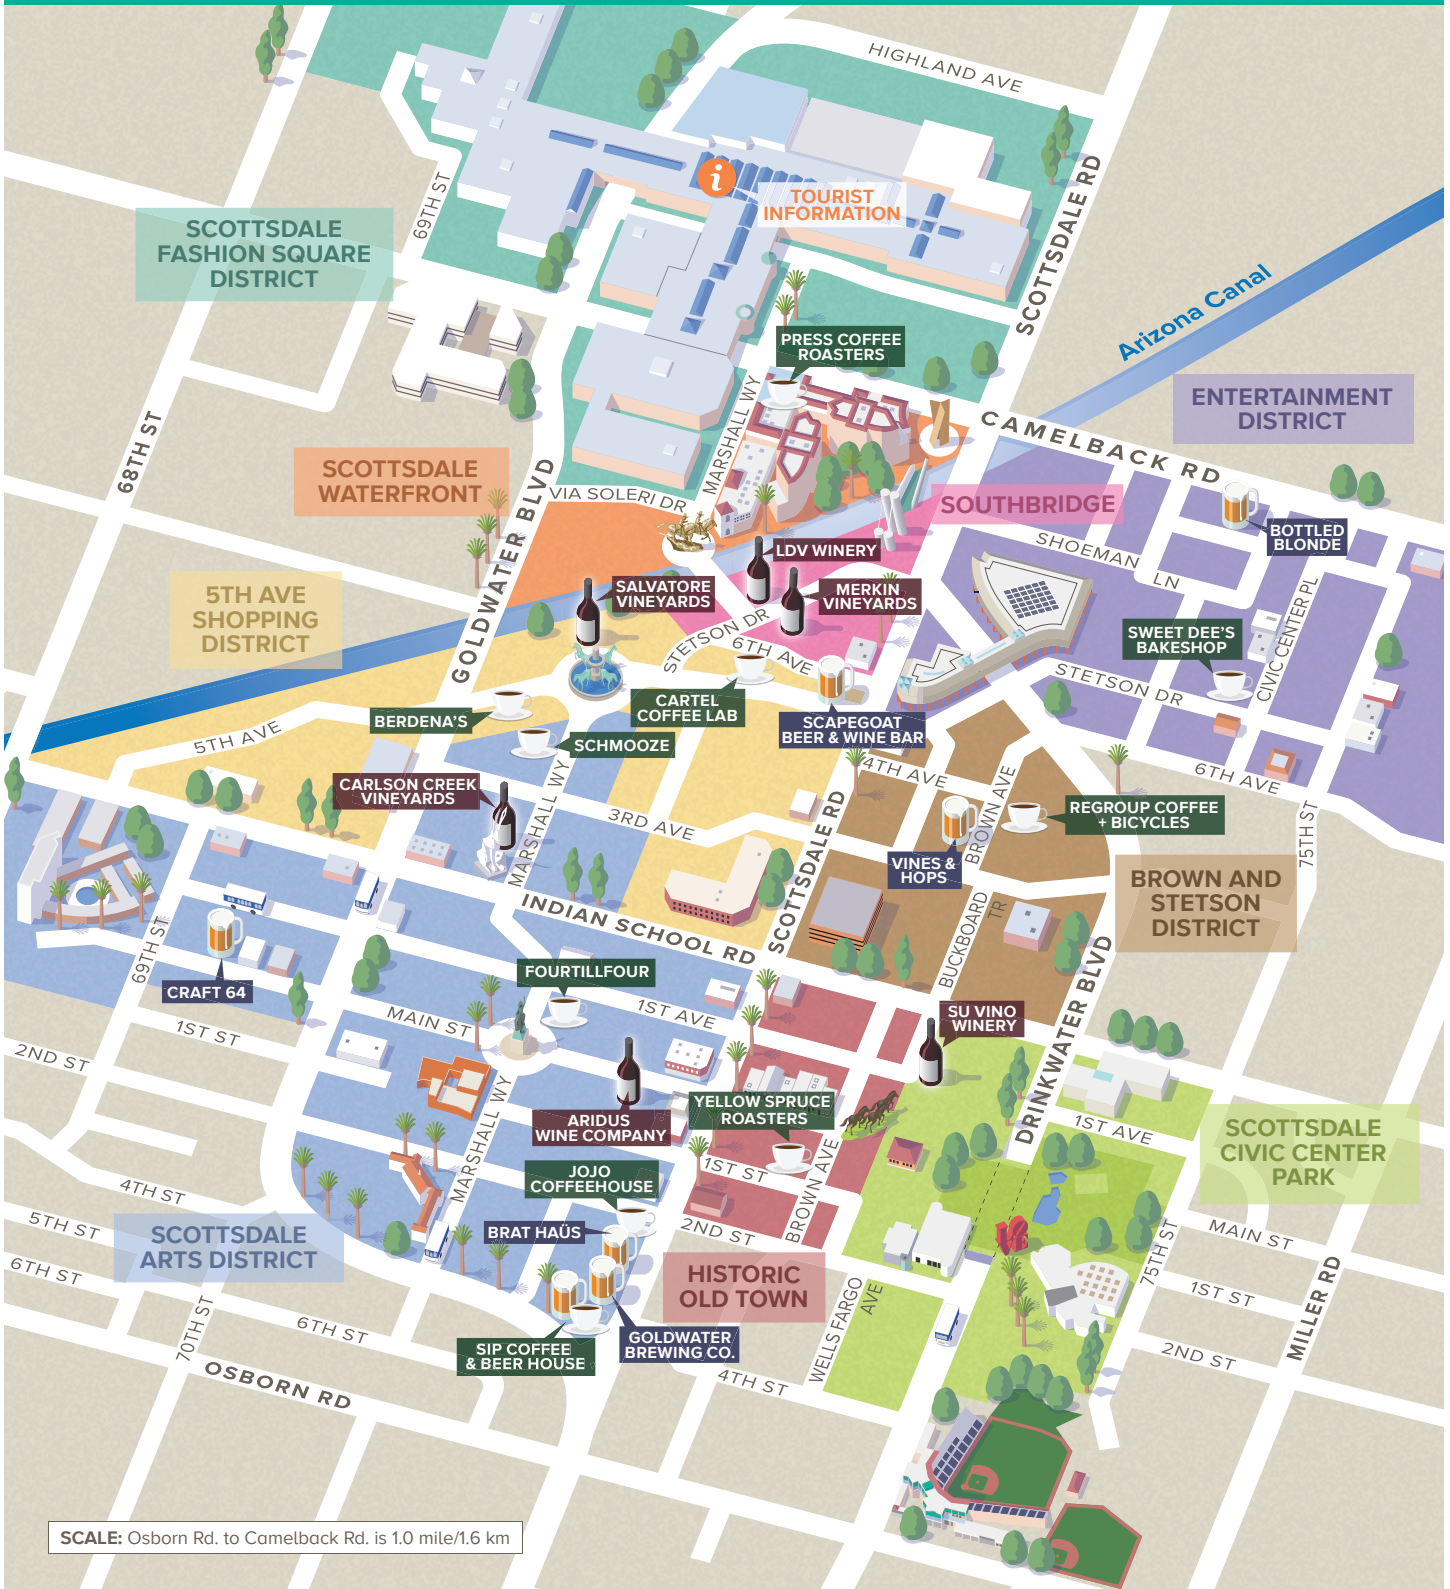

OLD TOWN SCOTTSDALE

Coffee, Wine & Ale Trails

SCALE: Osborn Rd. to Camelback Rd. is 1.0 mile/1.6 km